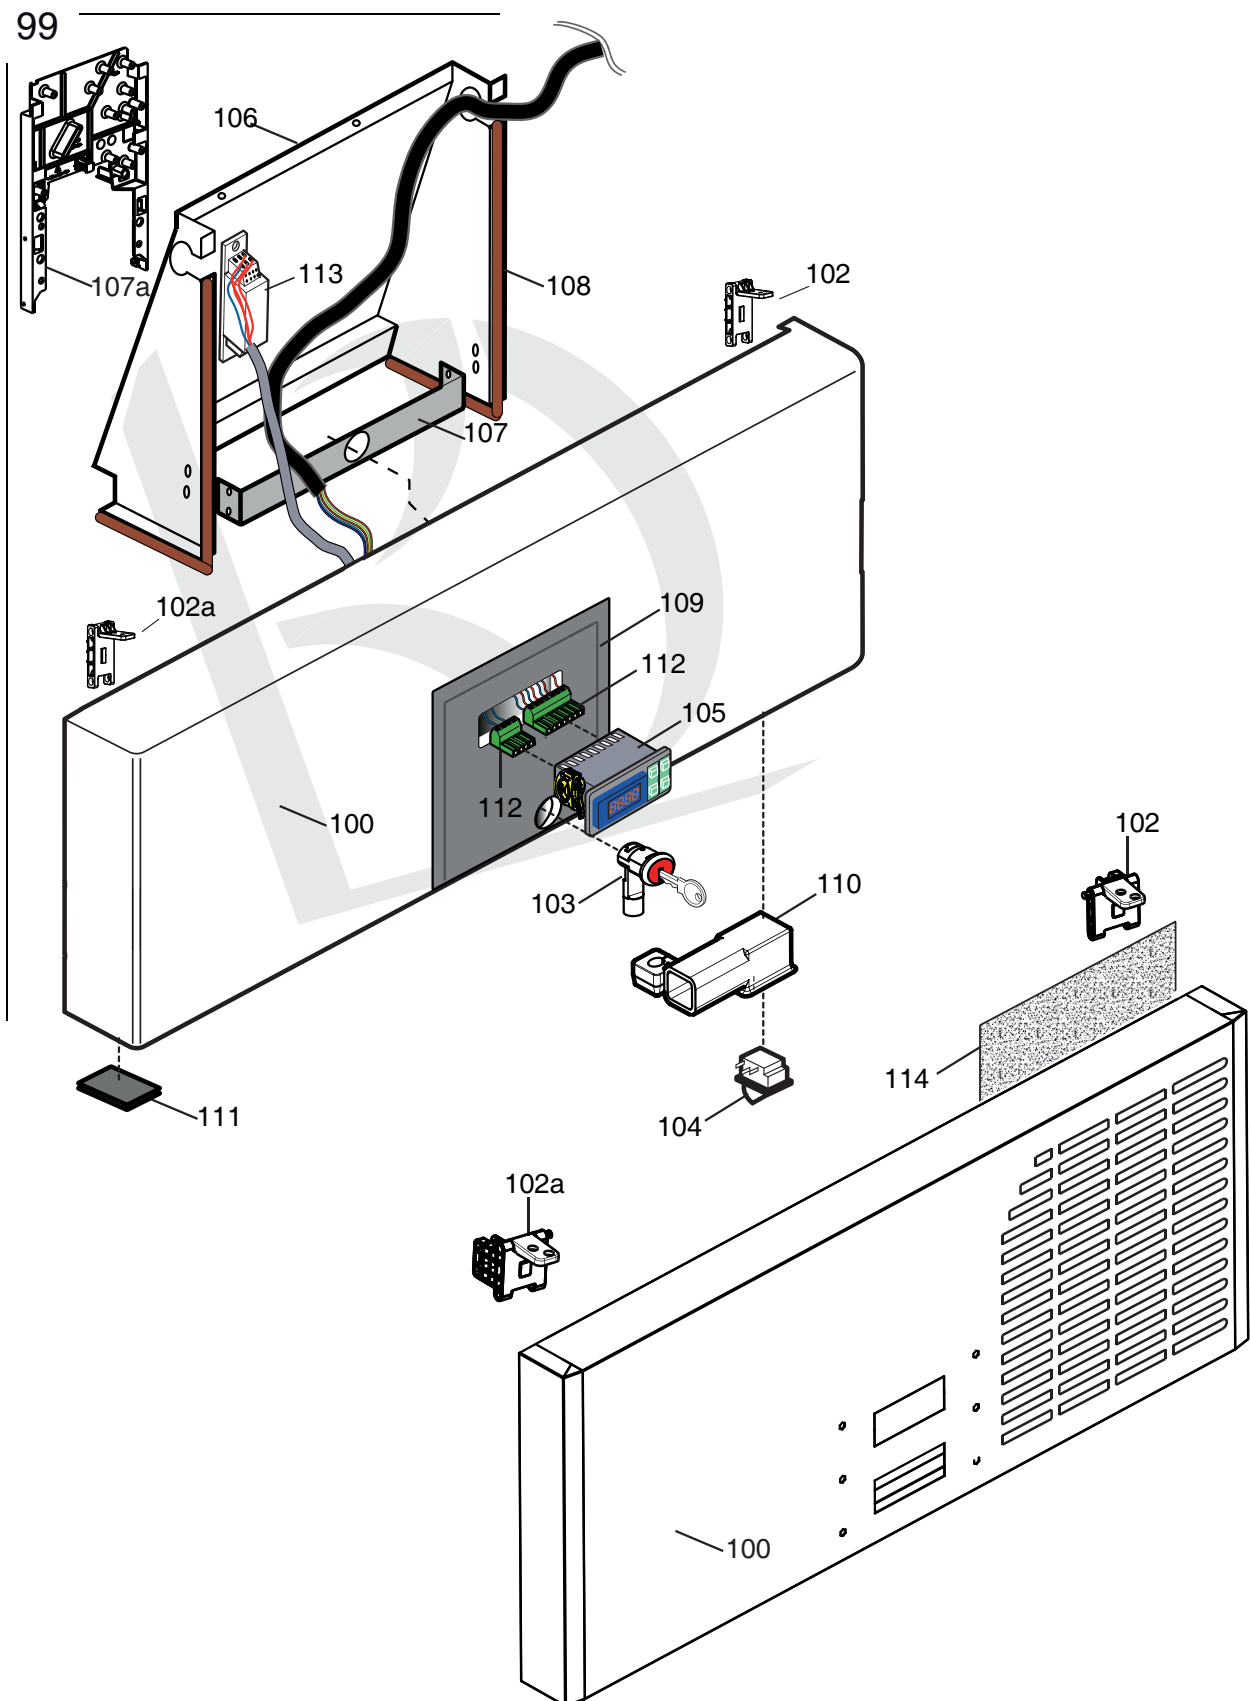

CONTROL PANEL

for glass door always and full door up to 2021/37