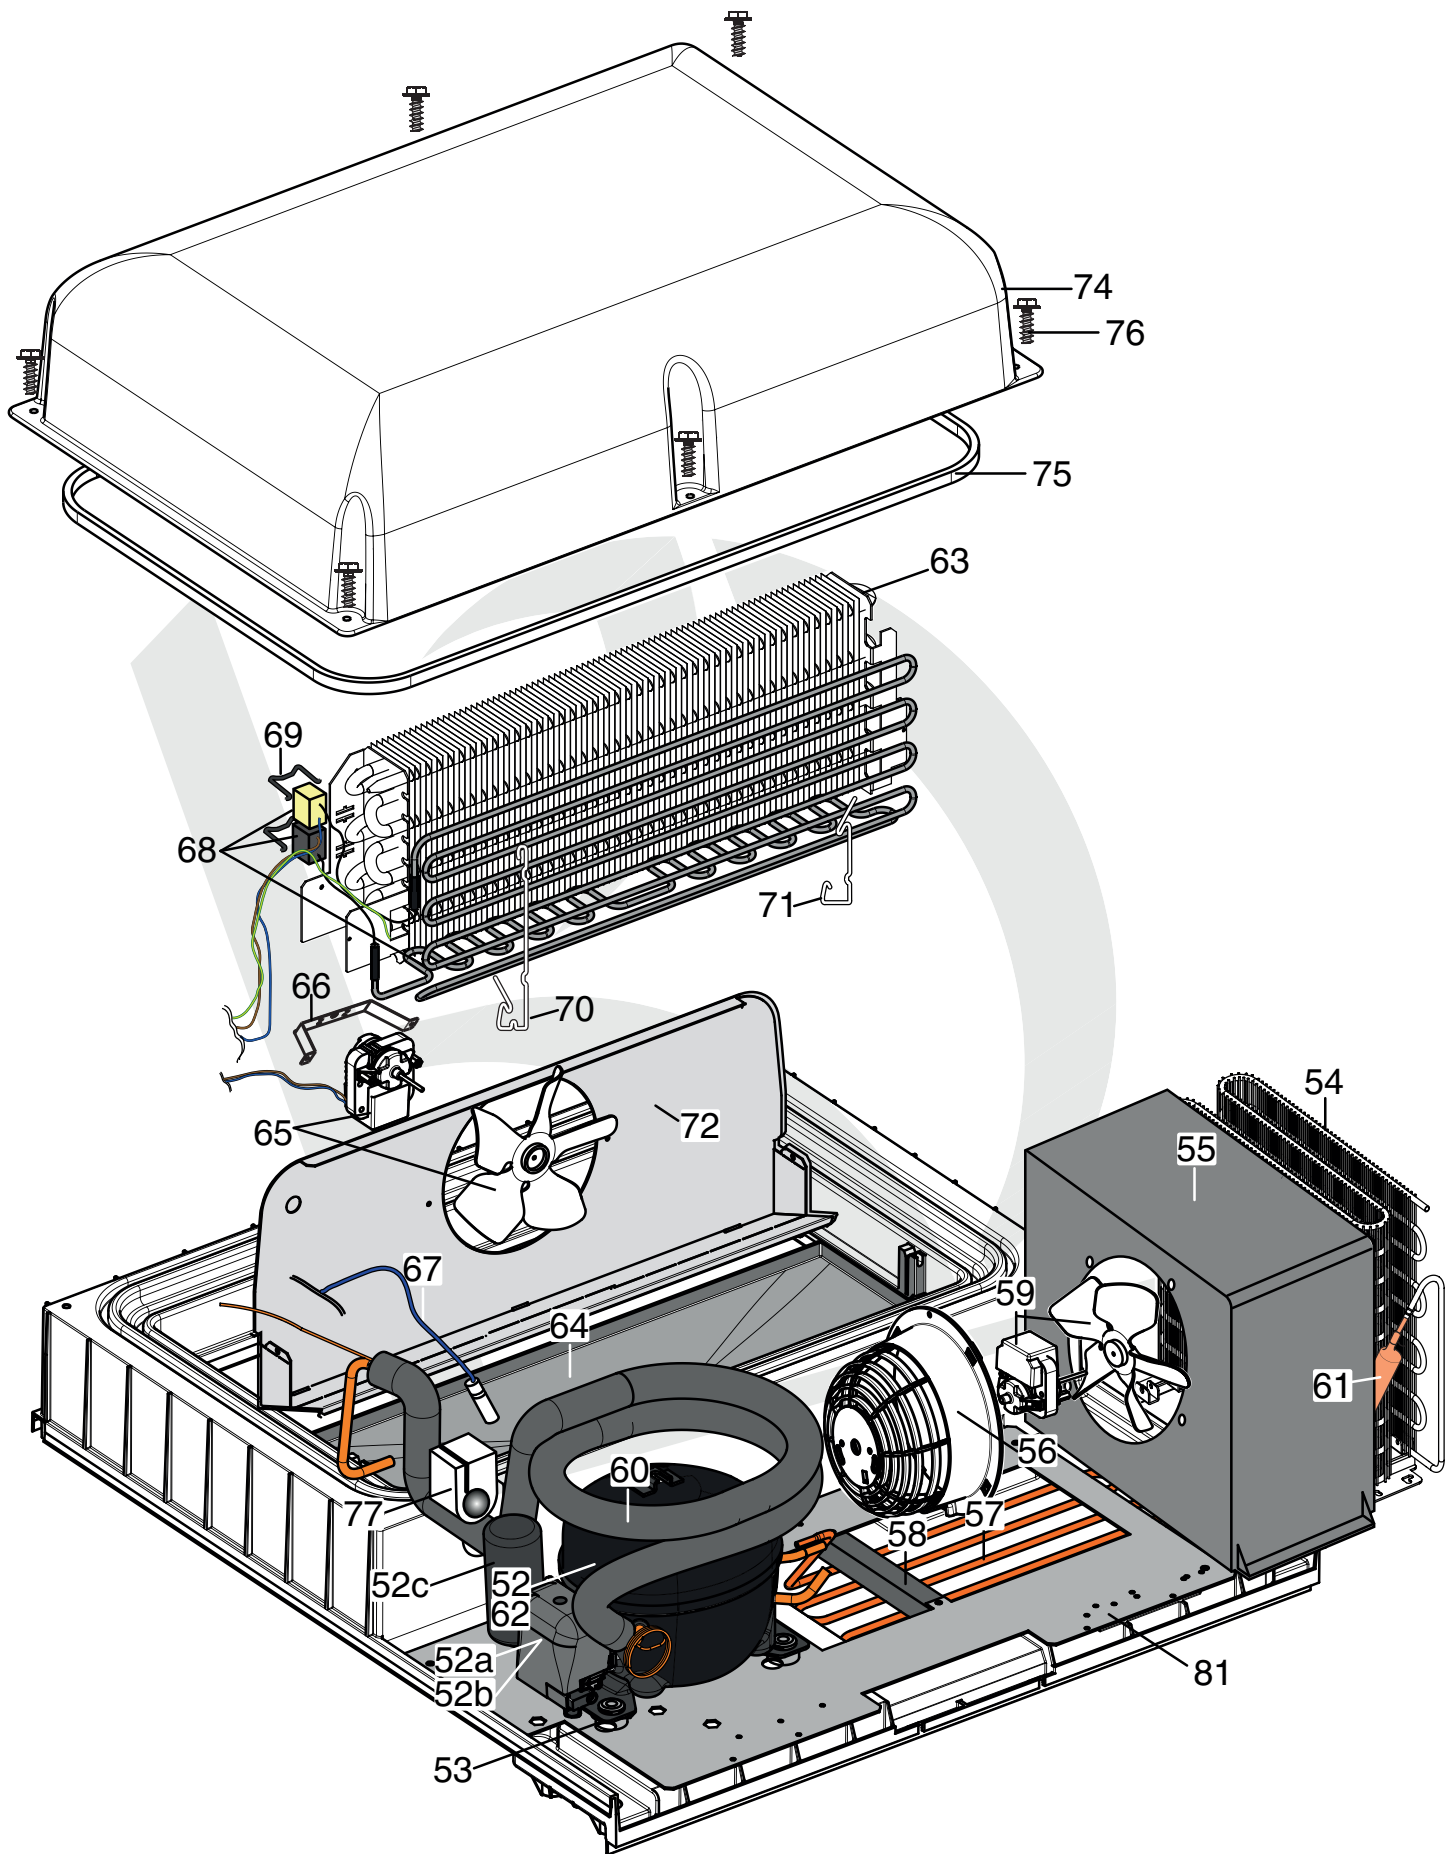

COOLING UNIT ASSEMBLY

for full door from 2021/38