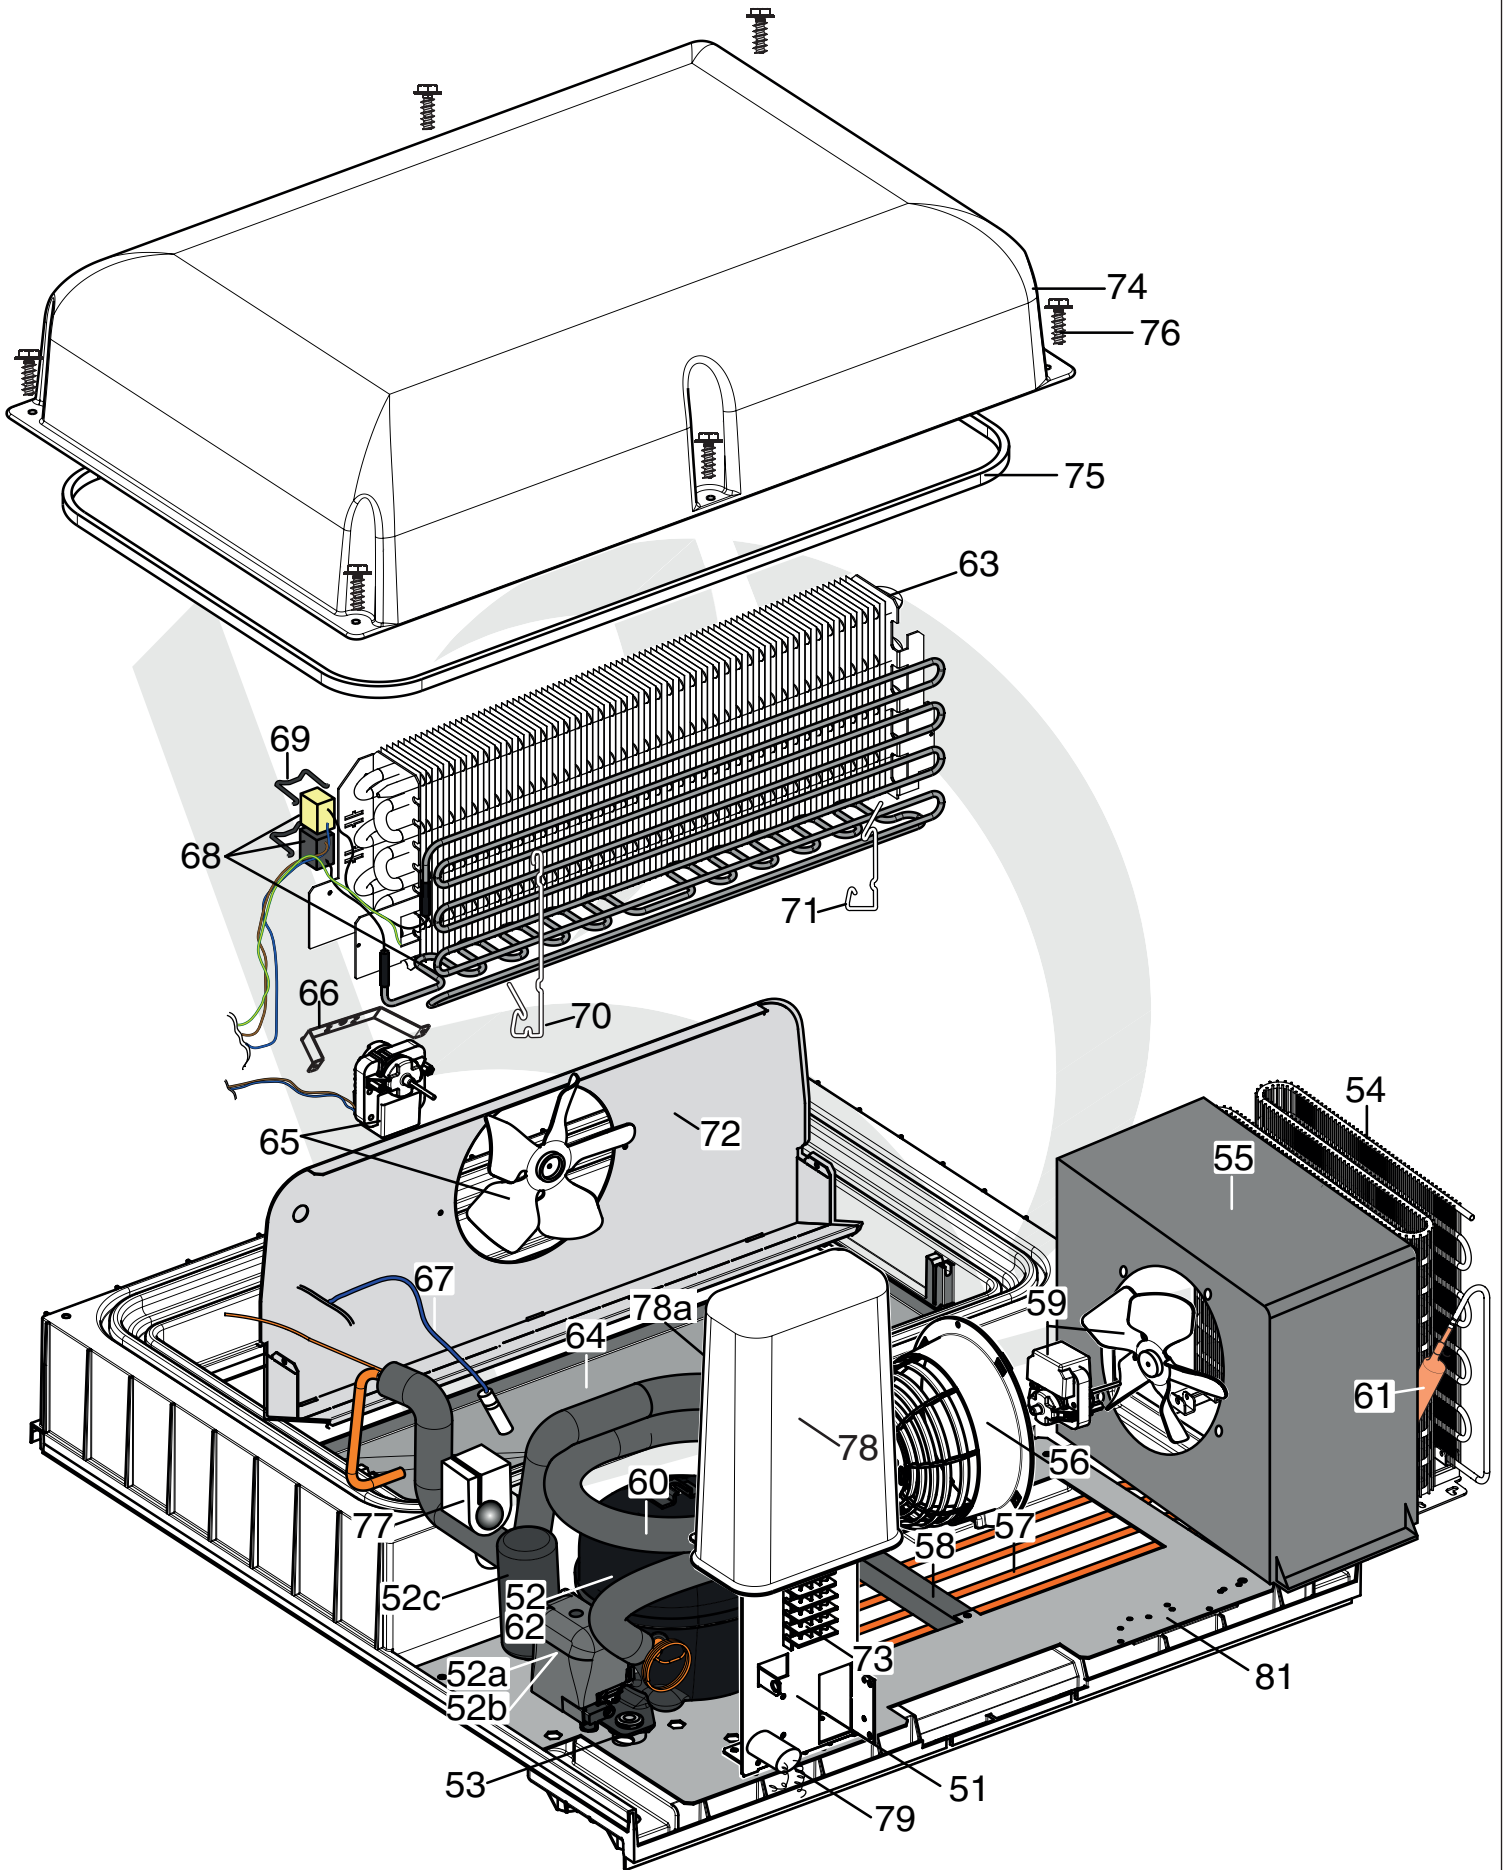

COOLING UNIT ASSEMBLY

for glass door always and full door up to 2021/37